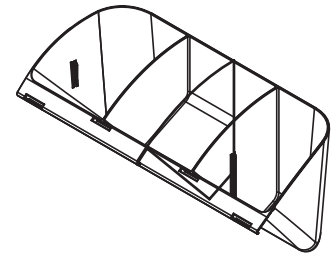

# Stackable Storage Bin

Thank you for your purchase of our Find-It™ Stackable Storage Bin.

Stackable Storage Bin offers many uses:

- Desktop file box and organizer
- Mail and fax center
- General storage

The proper installation of the Find-It™ Stackable Storage Bin is essential to its effectiveness. We have provided these instructions to assist you in a fast and easy assembly. **PLEASE** verify that your kit contains all the proper parts as noted below. If you are missing a part, please call **1-866-459-2400** between 8-5pm on weekdays (eastern time) and ask for customer service.

## PARTS

(A) Left end cap

(B) Right end cap

(C) Removable tray

(D) Two dividers that insert into tray

(E) Main body

(F) Two body plastic covers

(G) Plastic band secures bottom of end caps