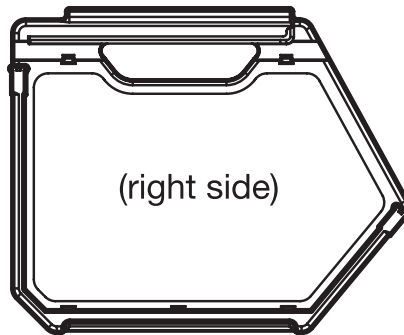

Stackable Storage Bin

Thank you for your purchase of our Find-It™ Stackable Storage Bin.

Stackable Storage Bin offers many uses:

- Desktop file box and organizer
- Mail and fax center
- General storage

The proper installation of the Find-It™ Stackable Storage Bin is essential to its effectiveness. We have provided these instructions to assist you in a fast and easy assembly. **PLEASE** verify that your kit contains all the proper parts as noted below. If you are missing a part, please call **1-866-459-2400** between 8-5pm on weekdays (eastern time) and ask for customer service.

PARTS

(A) Left end cap

(B) Right end cap

(C) Removable tray

(D) Two dividers that insert into tray

(E) Main body

(F) Two body plastic covers

(G) Plastic band secures bottom of end caps