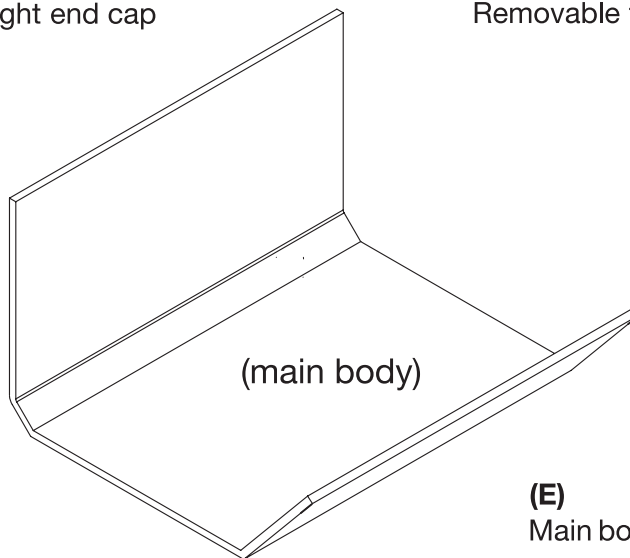

Stackable Storage Bin

Thank you for your purchase of our Find-It™ Stackable Storage Bin.

Stackable Storage Bin offers many uses:

- Desktop file box and organizer
- Mail and fax center
- General storage

The proper installation of the Find-It™ Stackable Storage Bin is essential to its effectiveness. We have provided these instructions to assist you in a fast and easy assembly. **PLEASE** verify that your kit contains all the proper parts as noted below. If you are missing a part, please call **1-866-459-2400** between 8-5pm on weekdays (eastern time) and ask for customer service.

PARTS

(A) Left end cap

(B) Right end cap

(C) Removable tray

(D) Two dividers that insert into tray

(E) Main body

(F) Two body plastic covers

(G) Plastic band secures bottom of end caps