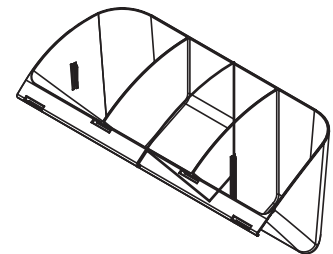

Stackable Storage Bin

Thank you for your purchase of our Find-It™ Stackable Storage Bin.

Stackable Storage Bin offers many uses:

- Desktop file box and organizer
- Mail and fax center
- General storage

The proper installation of the Find-It™ Stackable Storage Bin is essential to its effectiveness. We have provided these instructions to assist you in a fast and easy assembly. **PLEASE** verify that your kit contains all the proper parts as noted below. If you are missing a part, please call **1-866-459-2400** between 8-5pm on weekdays (eastern time) and ask for customer service.

PARTS

(A) Left end cap

(B) Right end cap

(C) Removable tray

(D) Two dividers that insert into tray

(E) Main body

(F) Two body plastic covers

(G) Plastic band secures bottom of end caps