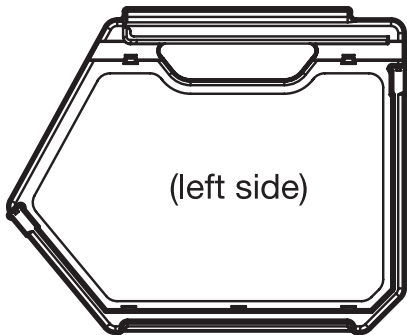

Stackable Storage Bin

Thank you for your purchase of our Find-It™ Stackable Storage Bin.

Stackable Storage Bin offers many uses:

- Desktop file box and organizer
- Mail and fax center
- General storage

The proper installation of the Find-It™ Stackable Storage Bin is essential to its effectiveness. We have provided these instructions to assist you in a fast and easy assembly. **PLEASE** verify that your kit contains all the proper parts as noted below. If you are missing a part, please call **1-866-459-2400** between 8-5pm on weekdays (eastern time) and ask for customer service.

PARTS

(A) Left end cap

(B) Right end cap

(C) Removable tray

(D) Two dividers that insert into tray

(E) Main body

(F) Two body plastic covers

(G) Plastic band secures bottom of end caps